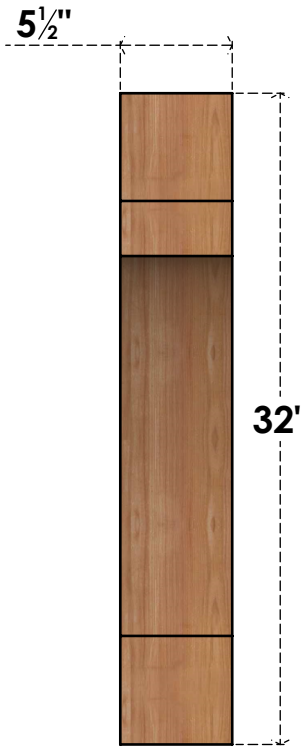

# BRC06X24X32MRC00SWR

5 1/2"W X 24"D X 32"H MERCED SMOOTH BRACE, WESTERN RED CEDAR

**SIDE**

**FRONT**

EKENA MILLWORK  
 2300 WEST MAIN ST.  
 CLARKSVILLE, TX 75426  
 TOLL FREE: 866-607-0453  
 WWW.EKENAMILLWORK.COM

**NOTES**

1. INSTALLATION TO BE COMPLETED IN ACCORDANCE WITH MANUFACTURER'S SPECIFICATIONS.
2. DRAWING MAY NOT BE TO SCALE
3. THIS DRAWING IS INTENDED FOR DESIGN AND PLANNING PURPOSES ONLY.
4. ALL INFORMATION CONTAINED HEREIN WAS CURRENT AT THE TIME OF DEVELOPMENT BUT MUST BE REVIEWED AND APPROVED BY THE PRODUCT MANUFACTURER TO BE CONSIDERED ACCURATE.
5. PRODUCTS ARE NOT KILN DRIED. THIS ITEM IS UNIQUE AND WILL CONTAIN THE NATURAL VARIATIONS THAT THE WOOD SPECIES OFFERS. THIS MAY RESULT IN VARIATIONS UP TO 1/4"