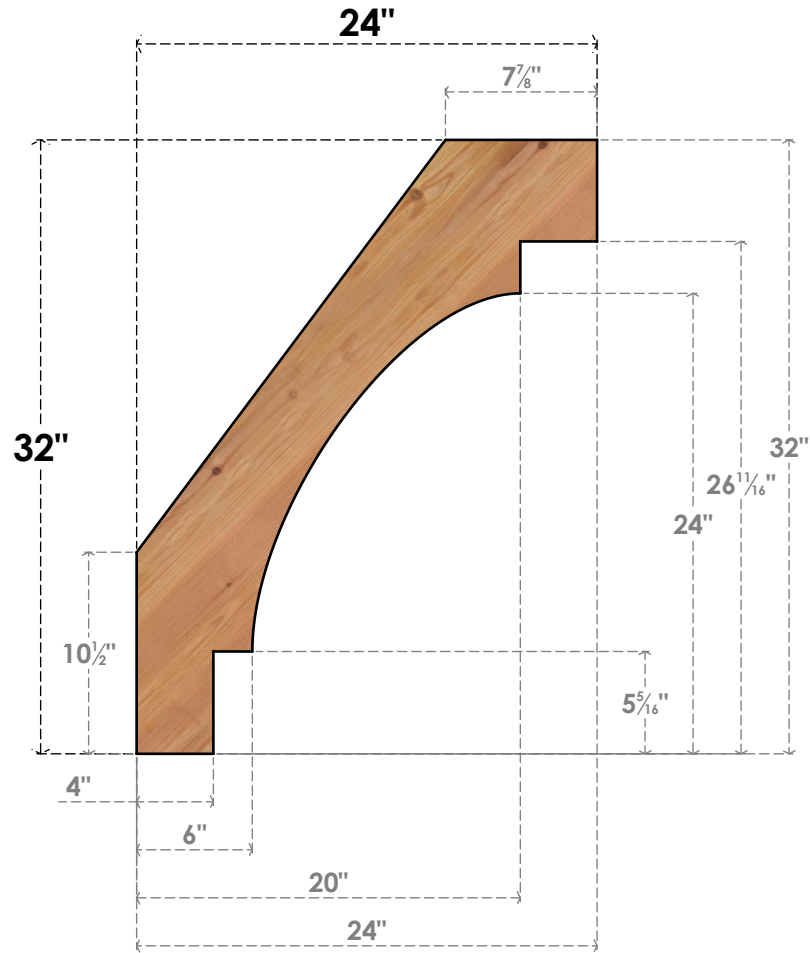

# BRC06X24X32MRC00SWR

5 1/2"W X 24"D X 32"H MERCED SMOOTH BRACE, WESTERN RED CEDAR

**SIDE**

**FRONT**

EKENA MILLWORK  
 2300 WEST MAIN ST.  
 CLARKSVILLE, TX 75426  
 TOLL FREE: 866-607-0453  
 WWW.EKENAMILLWORK.COM

**NOTES**

1. INSTALLATION TO BE COMPLETED IN ACCORDANCE WITH MANUFACTURER'S SPECIFICATIONS.
2. DRAWING MAY NOT BE TO SCALE
3. THIS DRAWING IS INTENDED FOR DESIGN AND PLANNING PURPOSES ONLY.
4. ALL INFORMATION CONTAINED HEREIN WAS CURRENT AT THE TIME OF DEVELOPMENT BUT MUST BE REVIEWED AND APPROVED BY THE PRODUCT MANUFACTURER TO BE CONSIDERED ACCURATE.
5. PRODUCTS ARE NOT KILN DRIED. THIS ITEM IS UNIQUE AND WILL CONTAIN THE NATURAL VARIATIONS THAT THE WOOD SPECIES OFFERS. THIS MAY RESULT IN VARIATIONS UP TO 1/4"